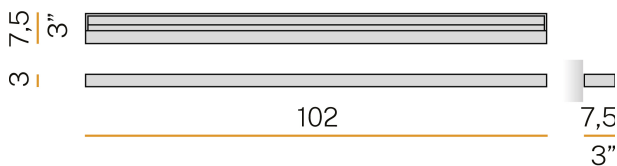

Technical drawing